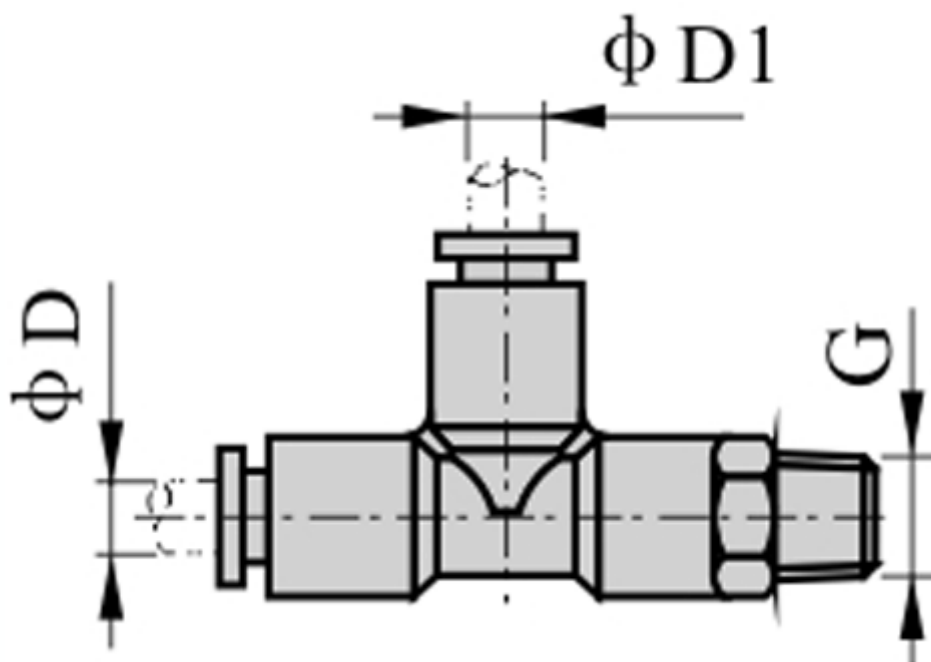

# Data Sheet

Article number: 58EPD1001

Description: Fitting EPD1001 Tee connector  
male thread 1/8", tube diameter 10

## Measures

D = 10  
Thread = 1/8"